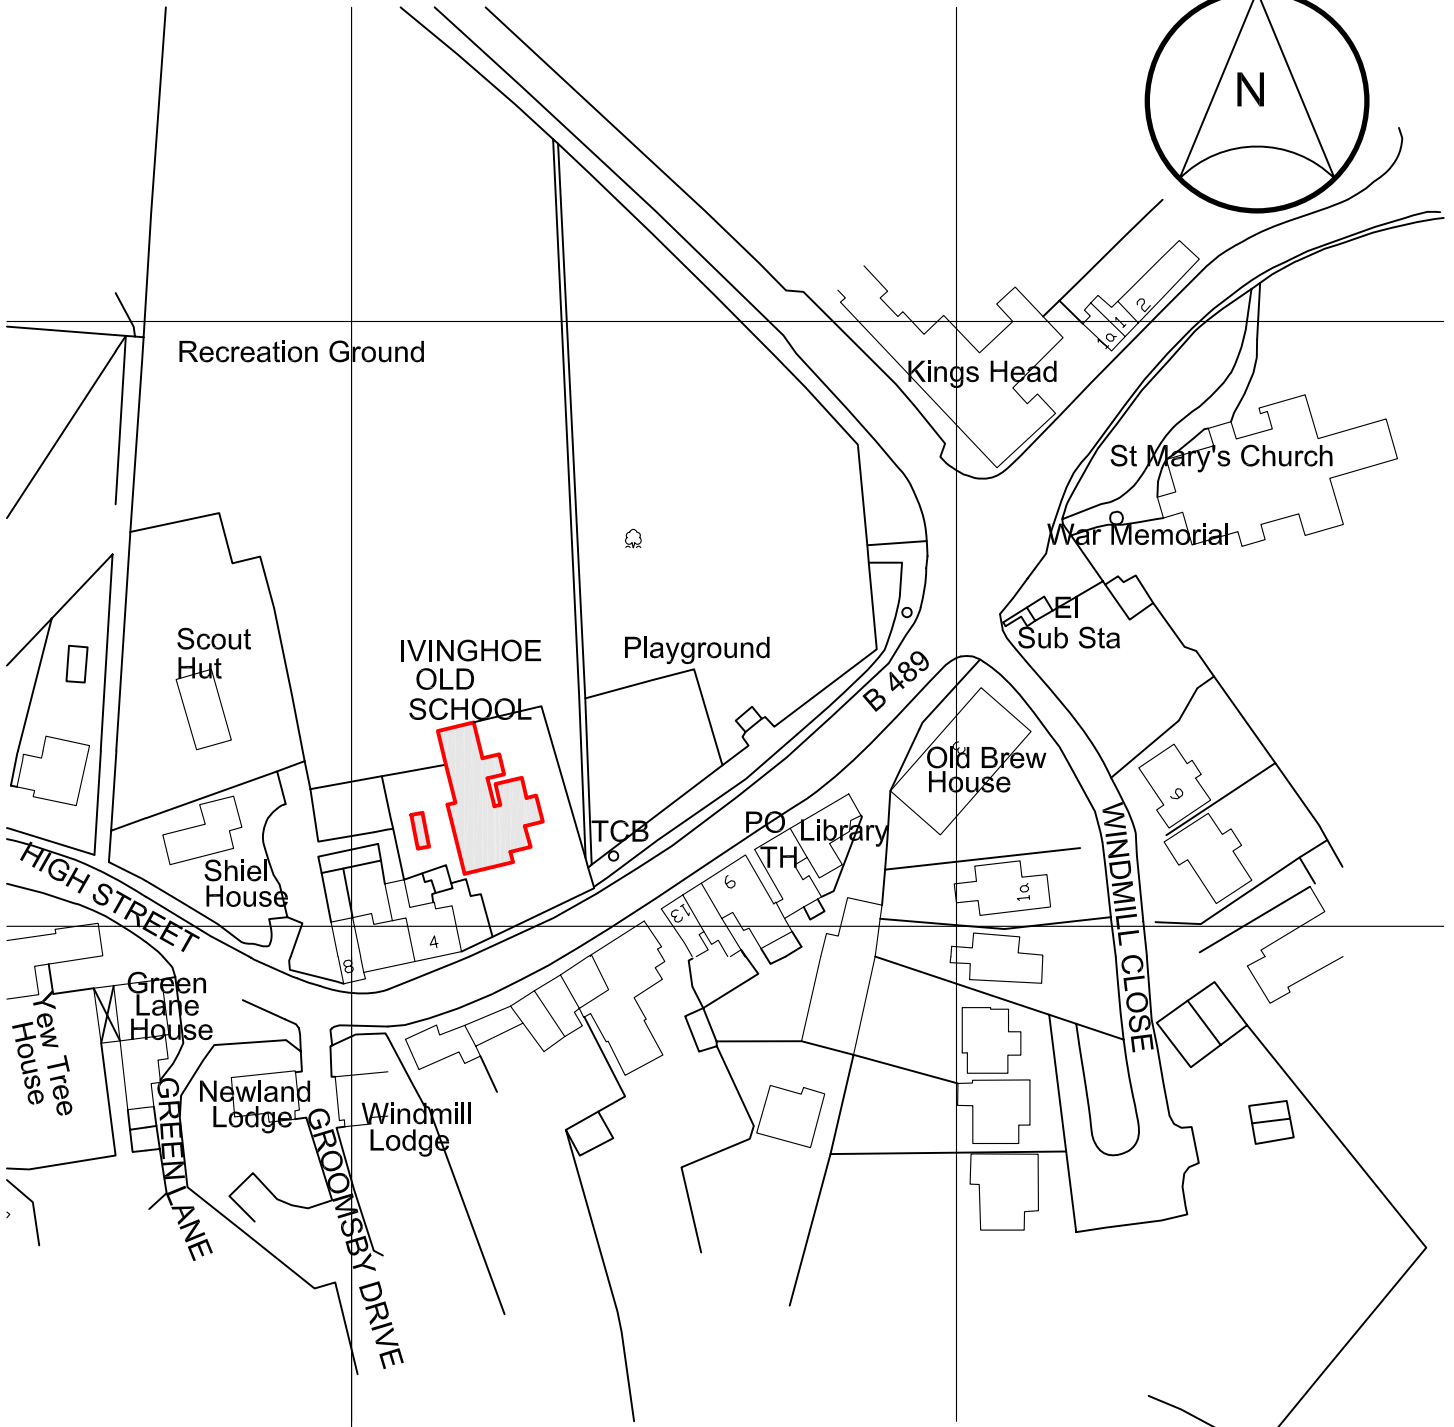

Reproduced from October 2007 Ordnance Survey 1:1250 Digital Data Map with the permission of The Controller of Her Majesty's Stationery Office © Crown Copyright. Corn Tarrant Partnership AR349763

Revisions:

All dimensions are to be site checked and any discrepancies to be reported to the Architect. Copyright in this drawing remains the property of Corn Tarrant Partnership

Client: IIVINGHOE SOS  
Project: IIVINGHOE COMMUNITY HUB  
Title: LOCATION PLAN